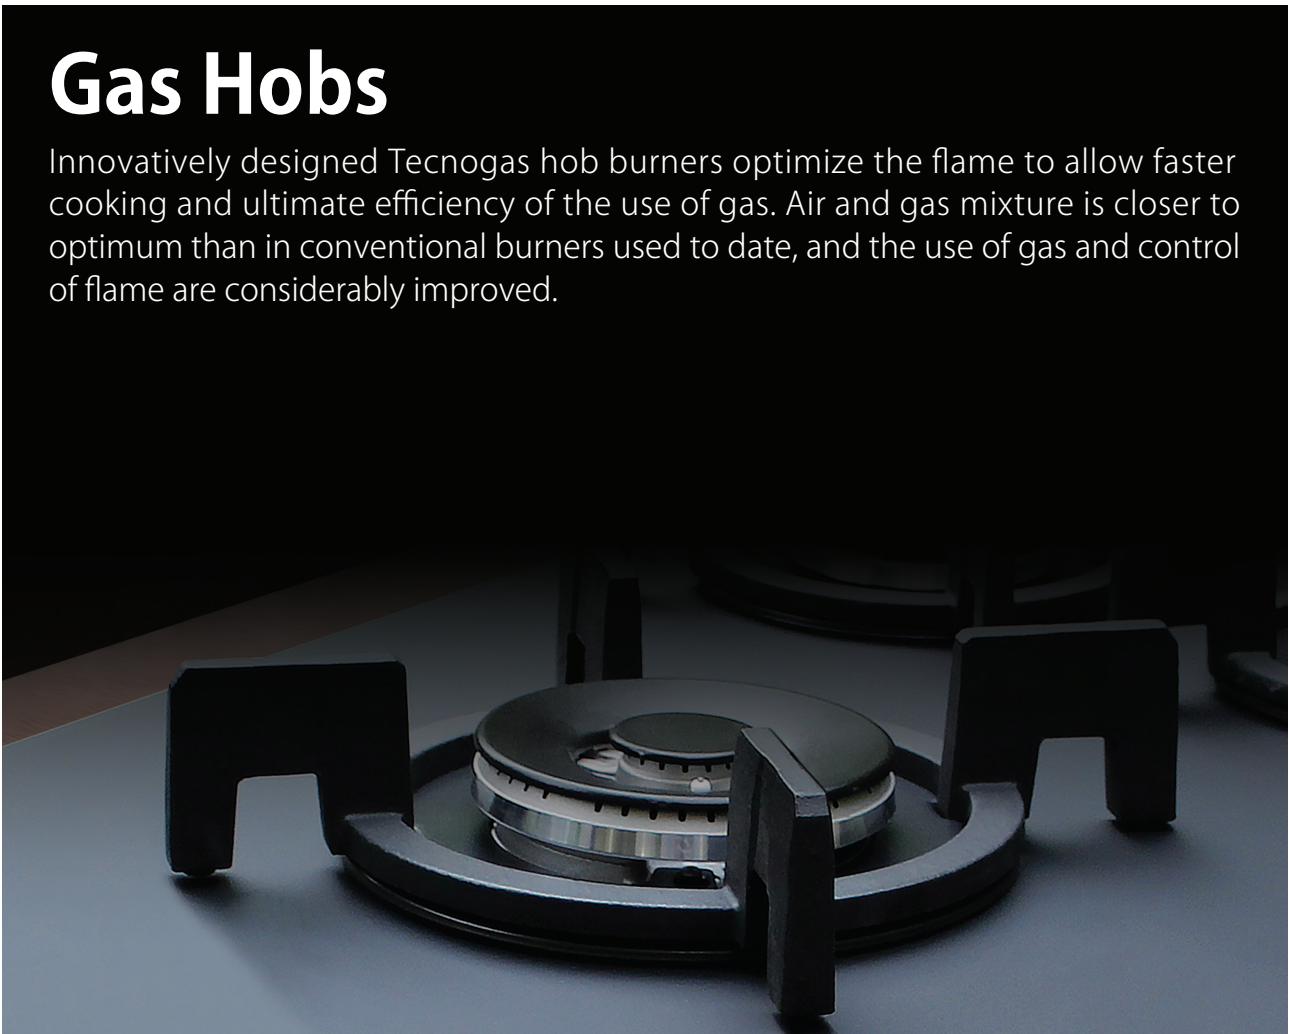

Size: 90x51 cm

Gas Hobs

Innovatively designed Tecnogas hob burners optimize the flame to allow faster cooking and ultimate efficiency of the use of gas. Air and gas mixture is closer to optimum than in conventional burners used to date, and the use of gas and control of flame are considerably improved.