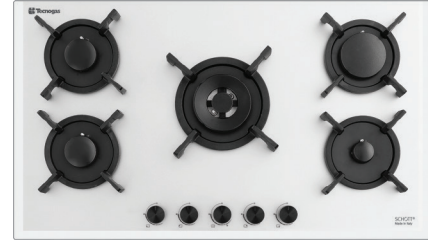

Model: TTTG-15979

- اجاق گاز صفحه شیشه ای سفید مات (Matelux)
- 90 سانتی متری 5 شعله
- سیستم سوخت رسانی ساباف ایتالیا (Sabaf)
- شیشه سکوریت 8 میلیمتری شات ایتالیا (Schott)
- سرشعله های جدید مشکی ساباف با راندمان بالا (AE)
- سرشعله پلویز DCC Dual ساباف با توان حرارتی **4.0KW**
- دارای شیرهای آلومینیومی ساباف ایتالیا
- سیستم قطع گاز هنگام خاموش شدن شعله (ترموکوپل)
- فنلک همزمان الکتریکی (Top-Time) ساباف ایتالیا
- مجهز به آخرین تکنولوژی انشعابات آلومینیومی یکپارچه
- شبکه چدنی 5 تکه به رنگ مشکی مات
- دارای ولوم دو جزئی

Size: 90x52 cm